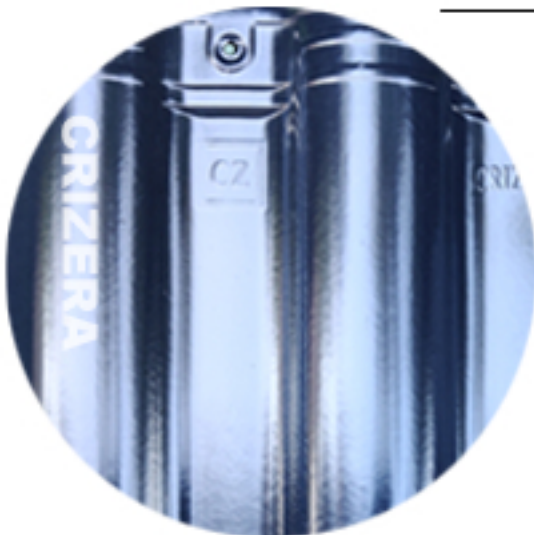

CRIZERA ORBIT COLLECTION

Navy Blue