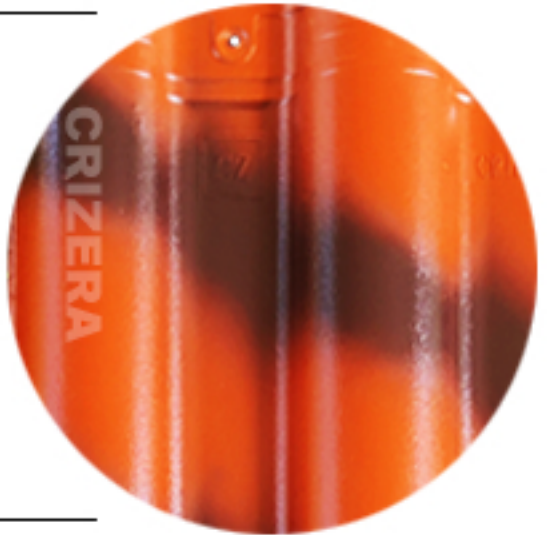

CRIZERA ORBIT COLLECTION

Navy Blue