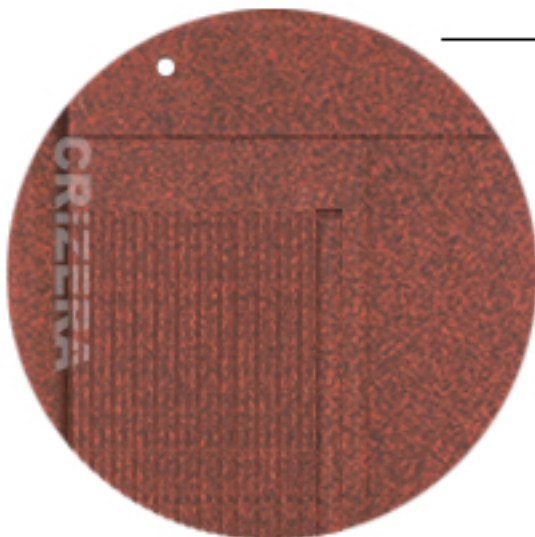

Flat Bend

Full Flat

Dimensions

- Crisp, clean lines of modern architecture
- Simple division by large sliding roof area
- Modern color spectrum
- Variable batten spacing

CRIZERA DREAM COLLECTION

Steel Grey - Matt - Flat Bend

Dot Red - Flat Bend

Steel Grey - Matt - Full Flat

Dot Red - Full Flat

CRIZERA Curved roofing tiles which merges into a **harmonic wave.**

CRIZERA ORBIT COLLECTION

Dimension: 300mm X 400mm

CRIZERA ORBIT COLLECTION