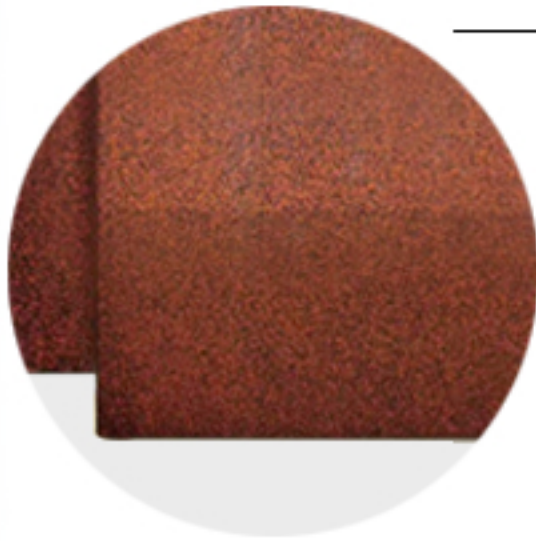

Flat Bend

Full Flat

Dimensions

- Crisp, clean lines of modern architecture
- Simple division by large sliding roof area
- Modern color spectrum
- Variable batten spacing

CRIZERA DREAM COLLECTION

Steel Grey - Matt - Flat Bend