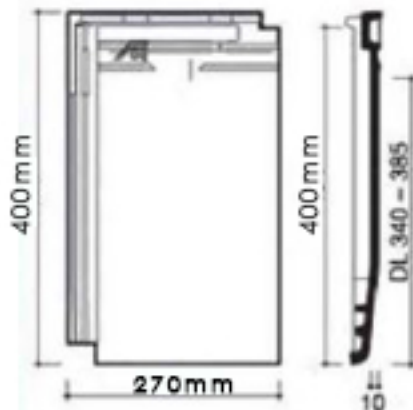

CRIZERA DREAM COLLECTION

Our Range of Full Flat and Flat Bend Roofing Tiles

Flat Bend

400mm X 270mm

Full Flat

400mm X 300mm

Flat Bend

Full Flat

Dimensions

- Crisp, clean lines of modern architecture
- Simple division by large sliding roof area
- Modern color spectrum
- Variable batten spacing