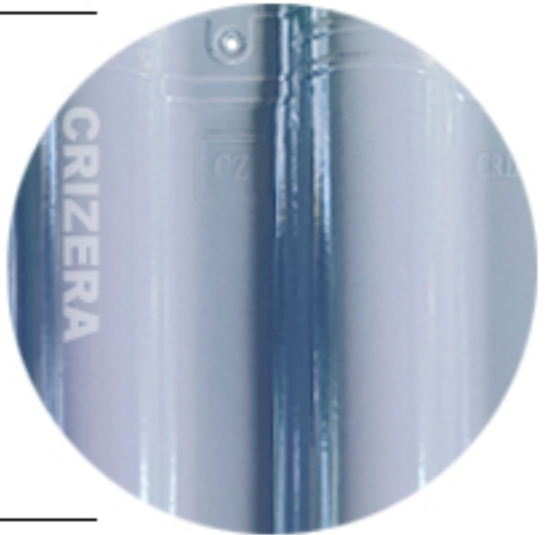

Light Gray Semi Glossy

Steel Gray Matt

Red & Black

Navy Blue

CRIZERA ORBIT COLLECTION

Dot Red

Coffee Brown Matt

Blue Gray Glossy